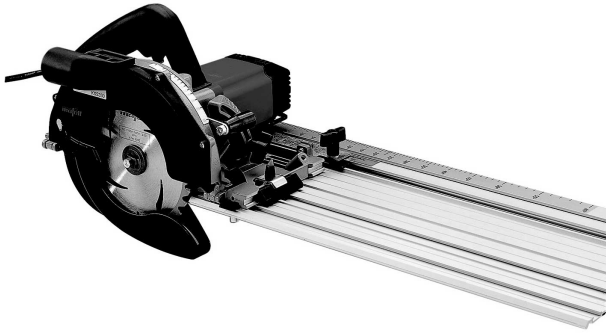

## Cross-Cutting System KSS 330 - USA 120V

ref.no.: 913423

EAN:

▶ Attention: Just spare parts are still available